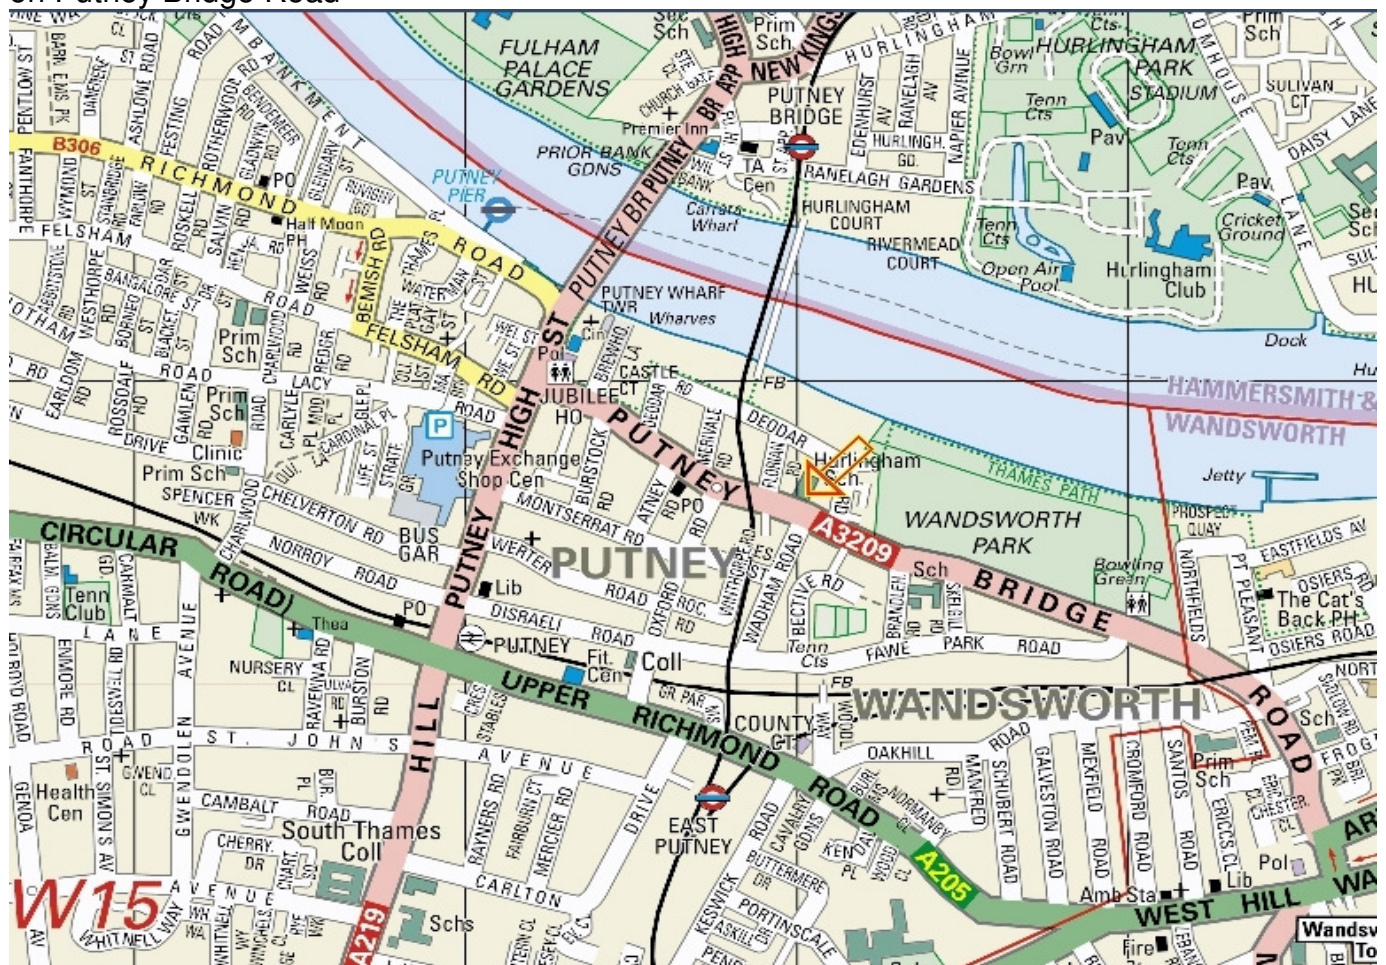

Map showing location of Action for Prisoners' Families offices on Putney Bridge Road

#### Underground

Putney Bridge (District Line) – turn left out of station and then left again onto the bridge alongside the train line. At the south-side of bridge turn left and follow Deodar Road round.

East Putney (District Line) – turn left out of station forecourt, right into Oxford Road, right at bottom into Putney Bridge Road.

#### Rail

Putney (South West Trains) – turn right out of station down Putney High Street, right at the bottom into Putney Bridge Road